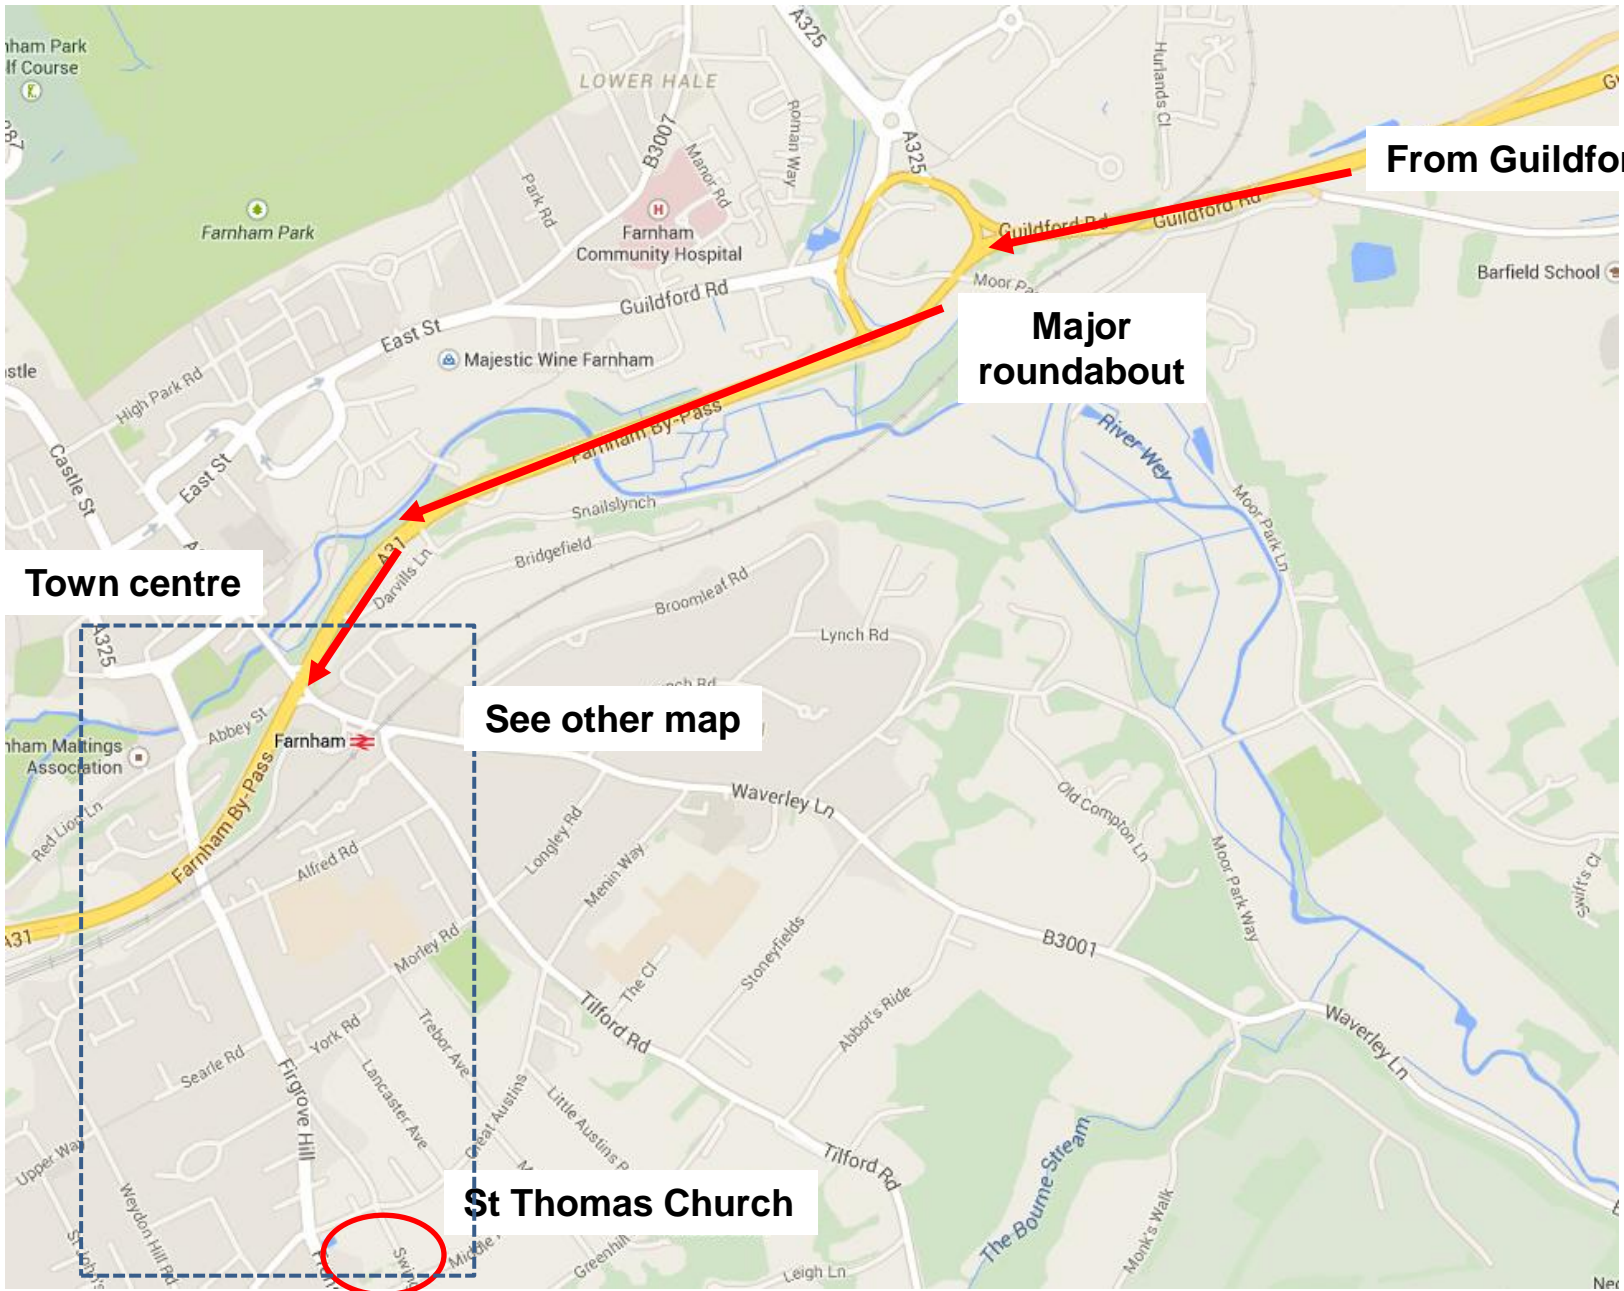

From Guildford

Major roundabout

Town centre

See other map

St Thomas Church

St Thomas on the Bourne Church
Frensham Road
Farnham Surrey
GU9 8HA

Town centre

Methodist & URC

From Guildford

Turn left at lights near station (you cannot turn left later)

Level crossing

Train station

Turn right to pass front of station where taxis are and follow road round the bends

Traffic Lights

Alternative route

Traffic Lights

St Thomas Church on left down drive

Parking in grounds on Side road past church