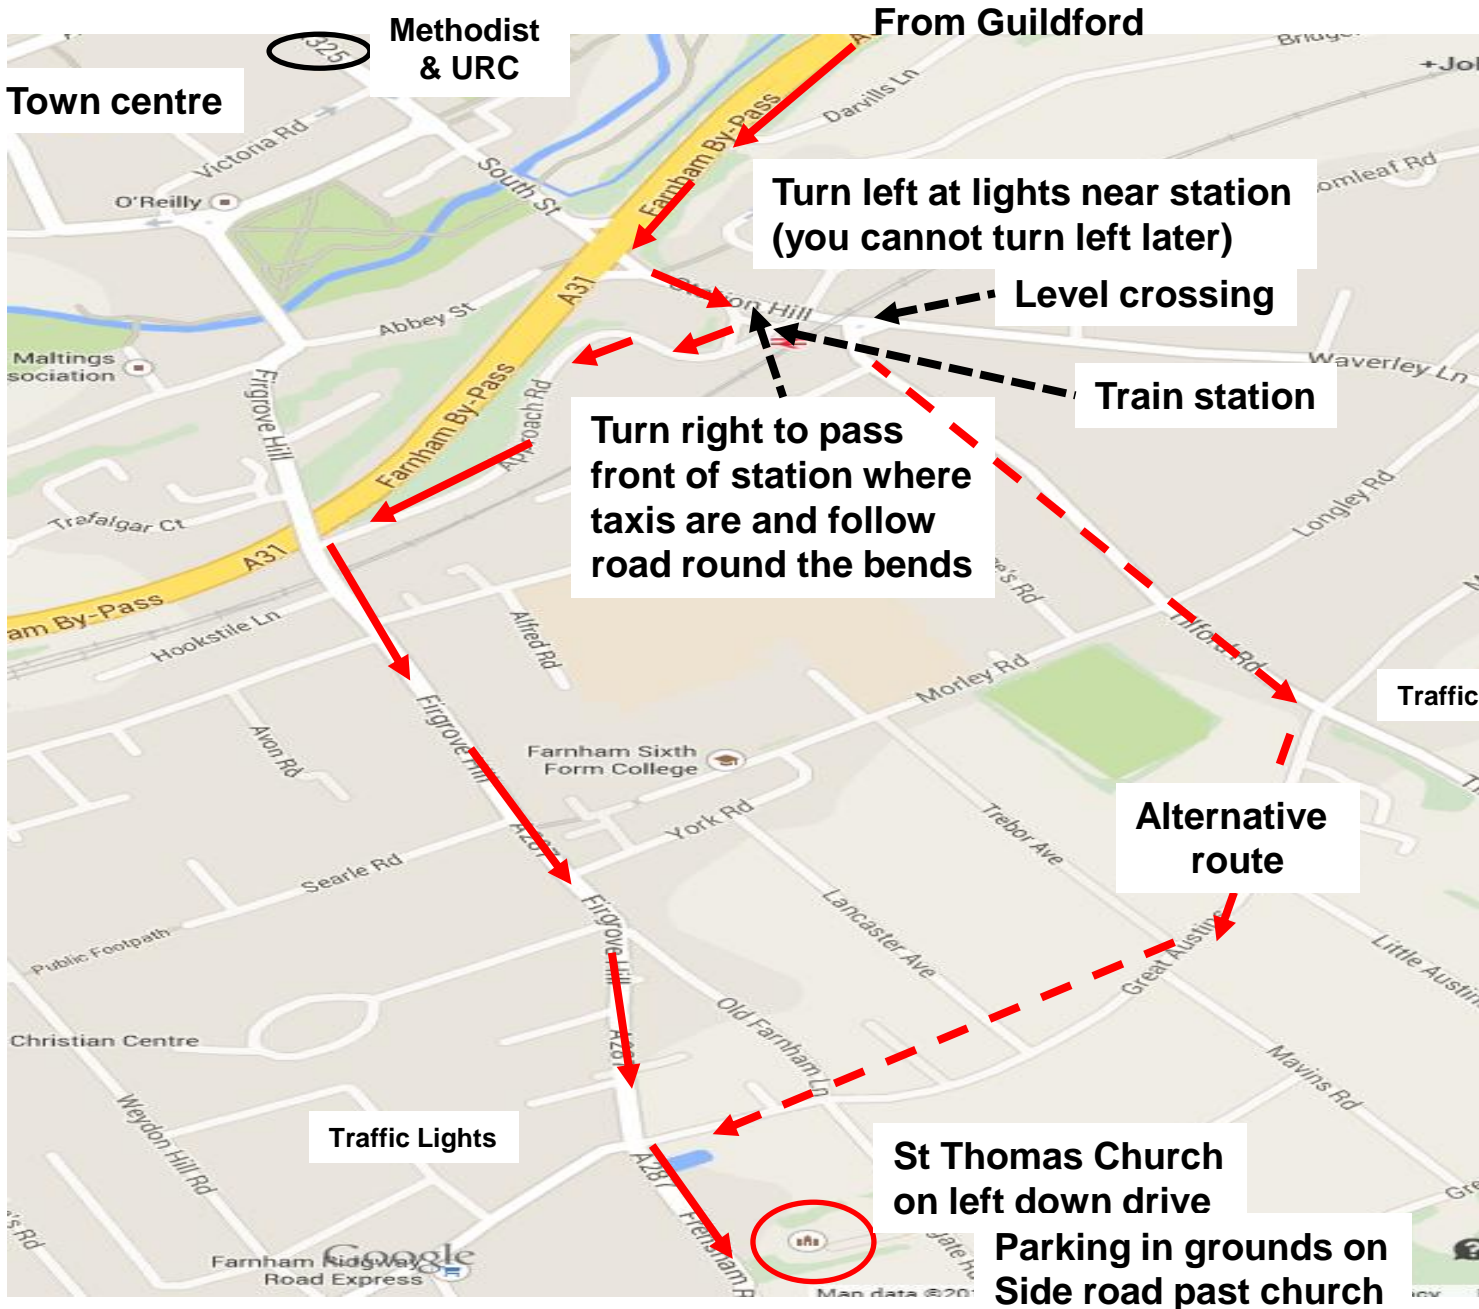

From Guildford

Major roundabout

Town centre

See other map

St Thomas Church

St Thomas on the Bourne Church
Frensham Road
Farnham Surrey
GU9 8HA

Town centre

Methodist & URC

From Guildford

Turn left at lights near station (you cannot turn left later)

Level crossing

Train station

Turn right to pass front of station where taxis are and follow road round the bends

Traffic Lights

Alternative route

Traffic Lights

St Thomas Church on left down drive

Parking in grounds on Side road past church